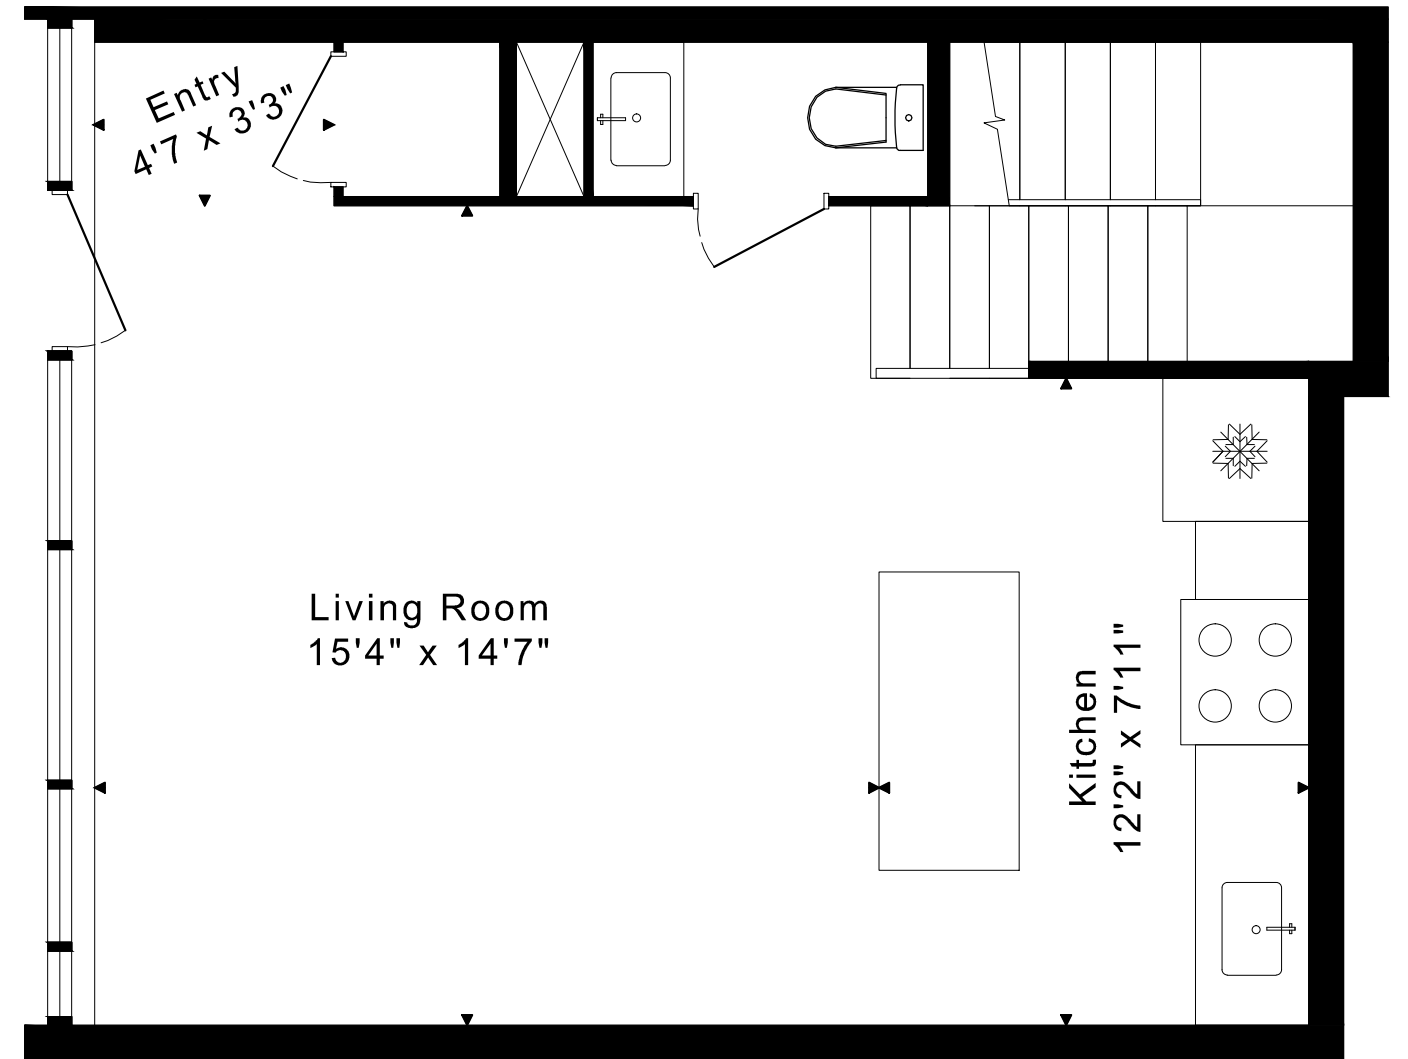

1815 YONGE STREET UNIT 104 FLOOR PLANS

SECOND FLOOR
465 SQUARE FEET

MAIN FLOOR
465 SQUARE FEET