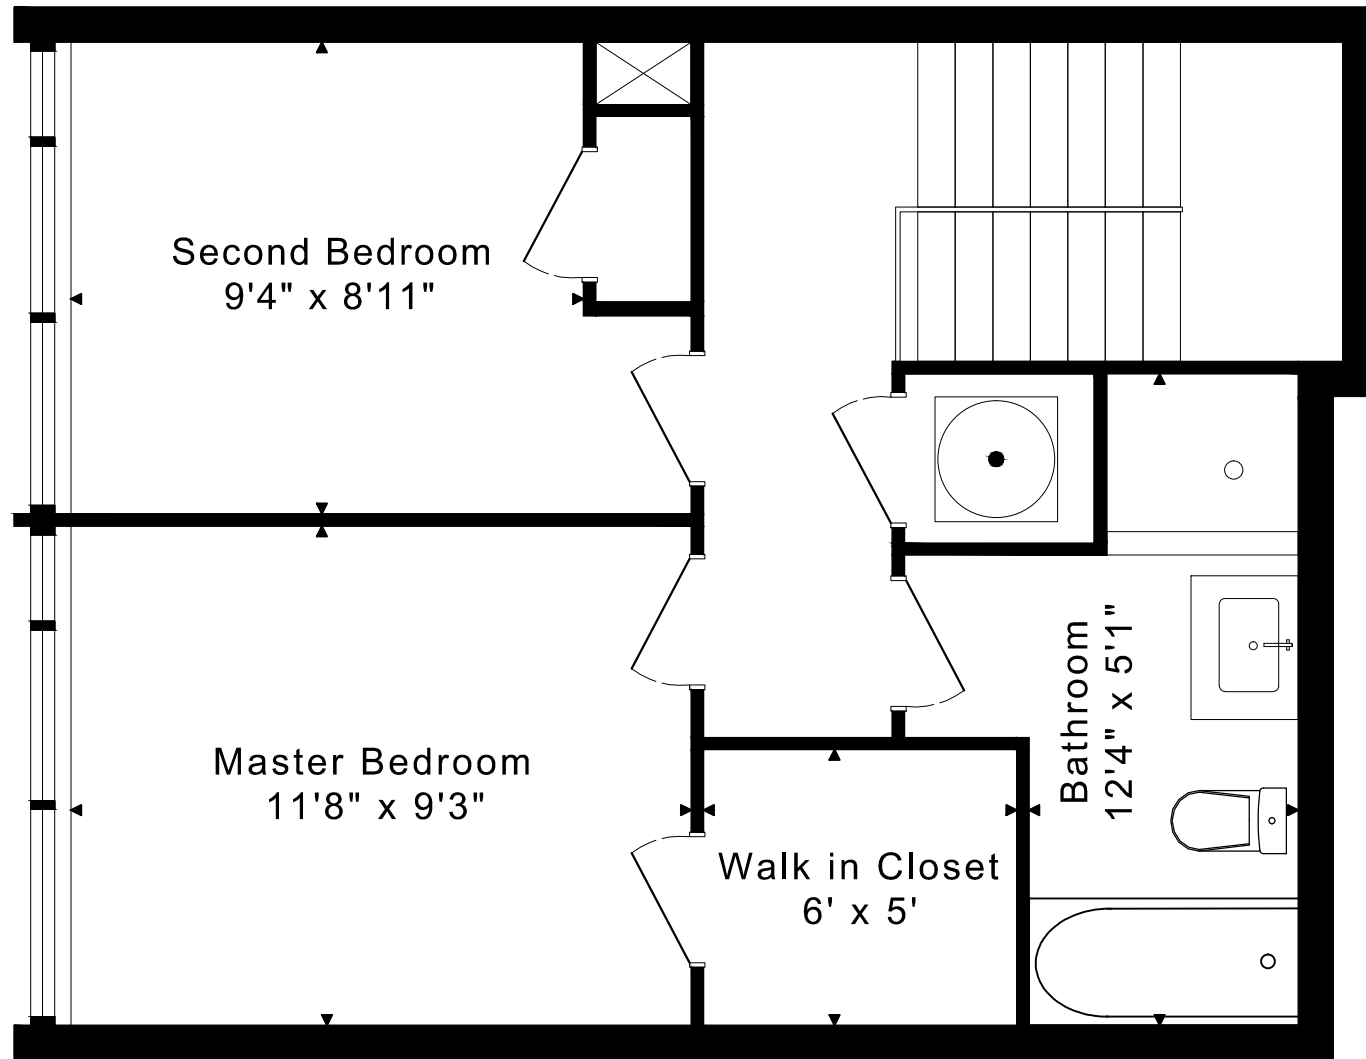

1815 YONGE STREET UNIT 104 FLOOR PLANS

SECOND FLOOR
465 SQUARE FEET

MAIN FLOOR
465 SQUARE FEET